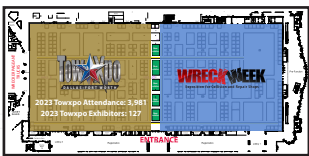

June 20-22, 2024
contact: jimmy@wreckweek.com

WRECK WEEK

Exposition for Collision and Repair Shops

Floor Plan as of: 11/27/23