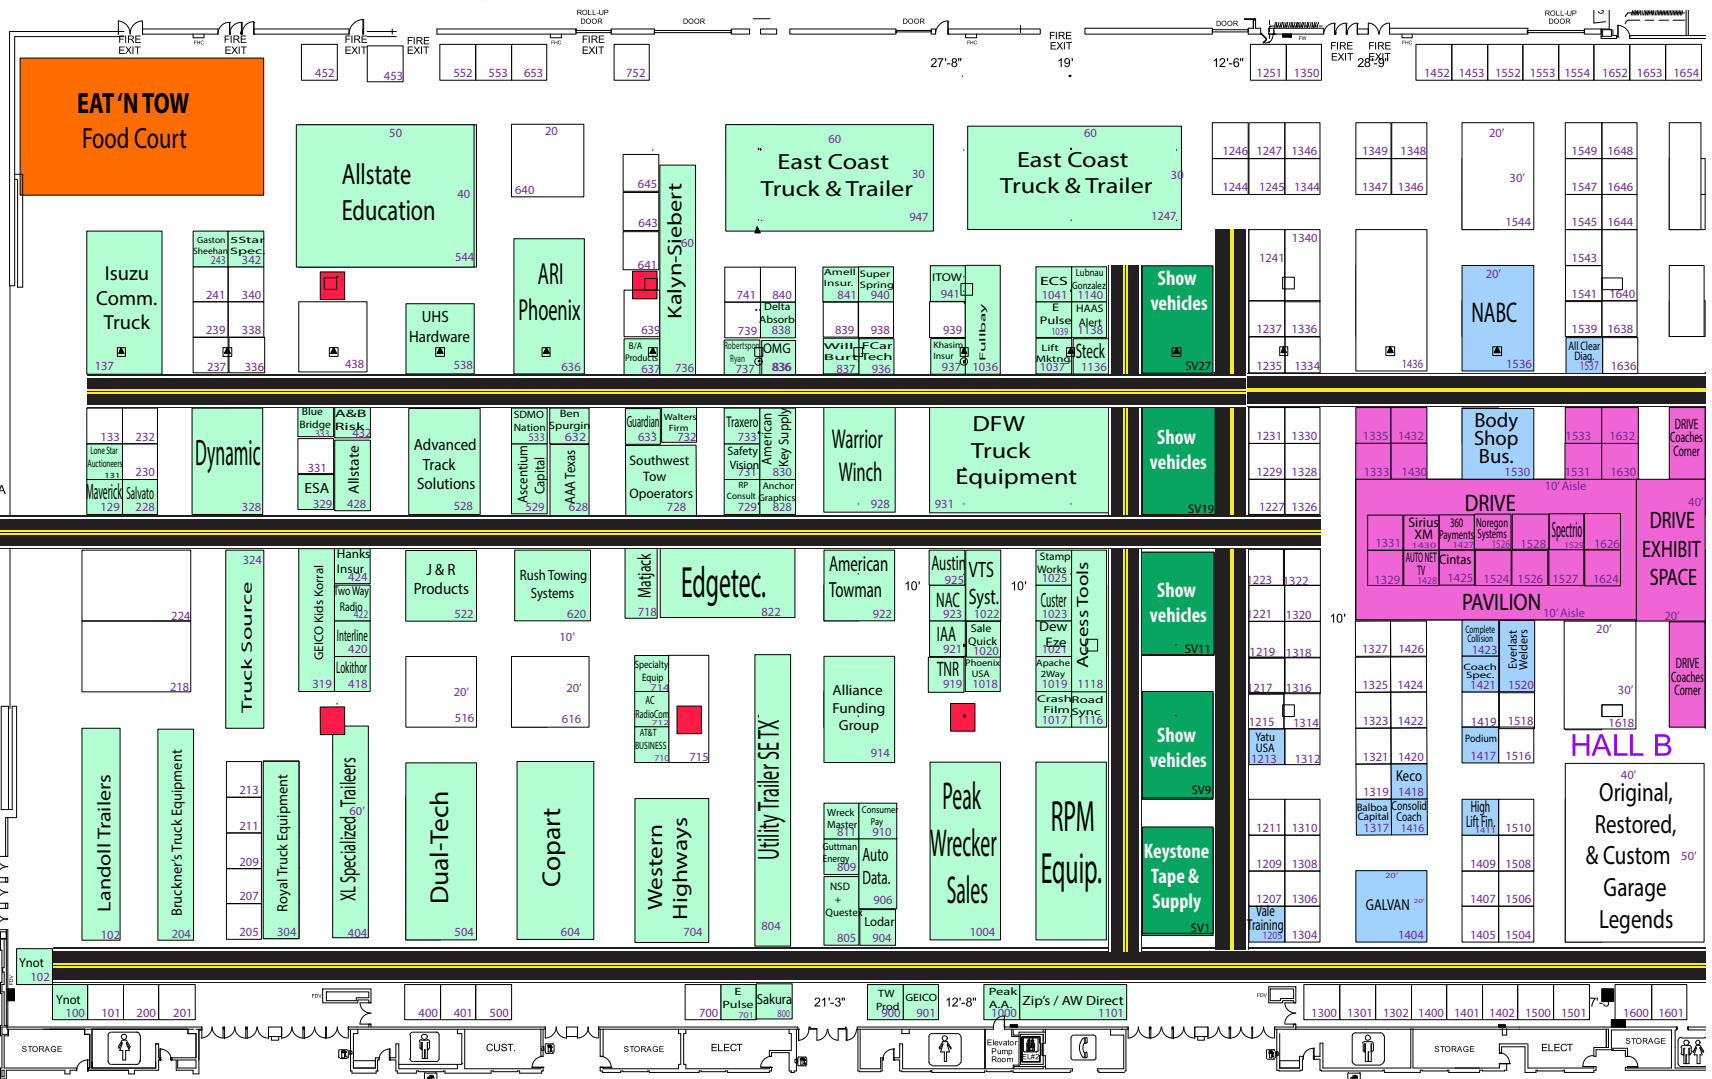

June 19-22, 2024
Fort Worth Convention Center

Floor Plan as of 04/22/24

WRECKER PAGEANT TRUCKS

ENTRANCE

Registration